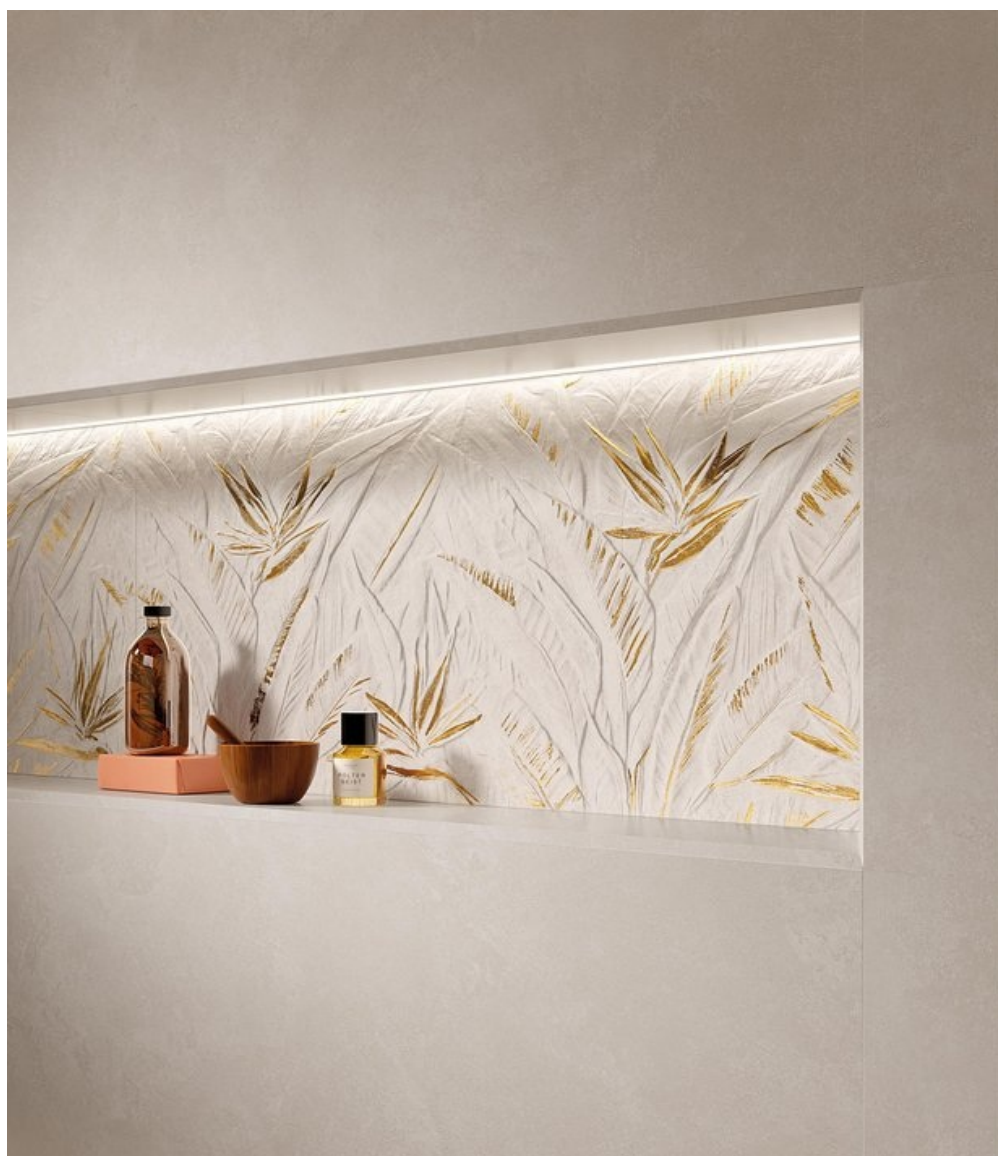

# Collection NOBU

## СТЕНЫ

NOBU | WHITE MATT  
50X120

NOBU | LITIA WHITE MATT  
50X120

NOBU | LITIA GOLD INSERTO  
50X120

# Collection **NOBU**

ПОЛ

NOBU | WHITE MATT R9  
80X80