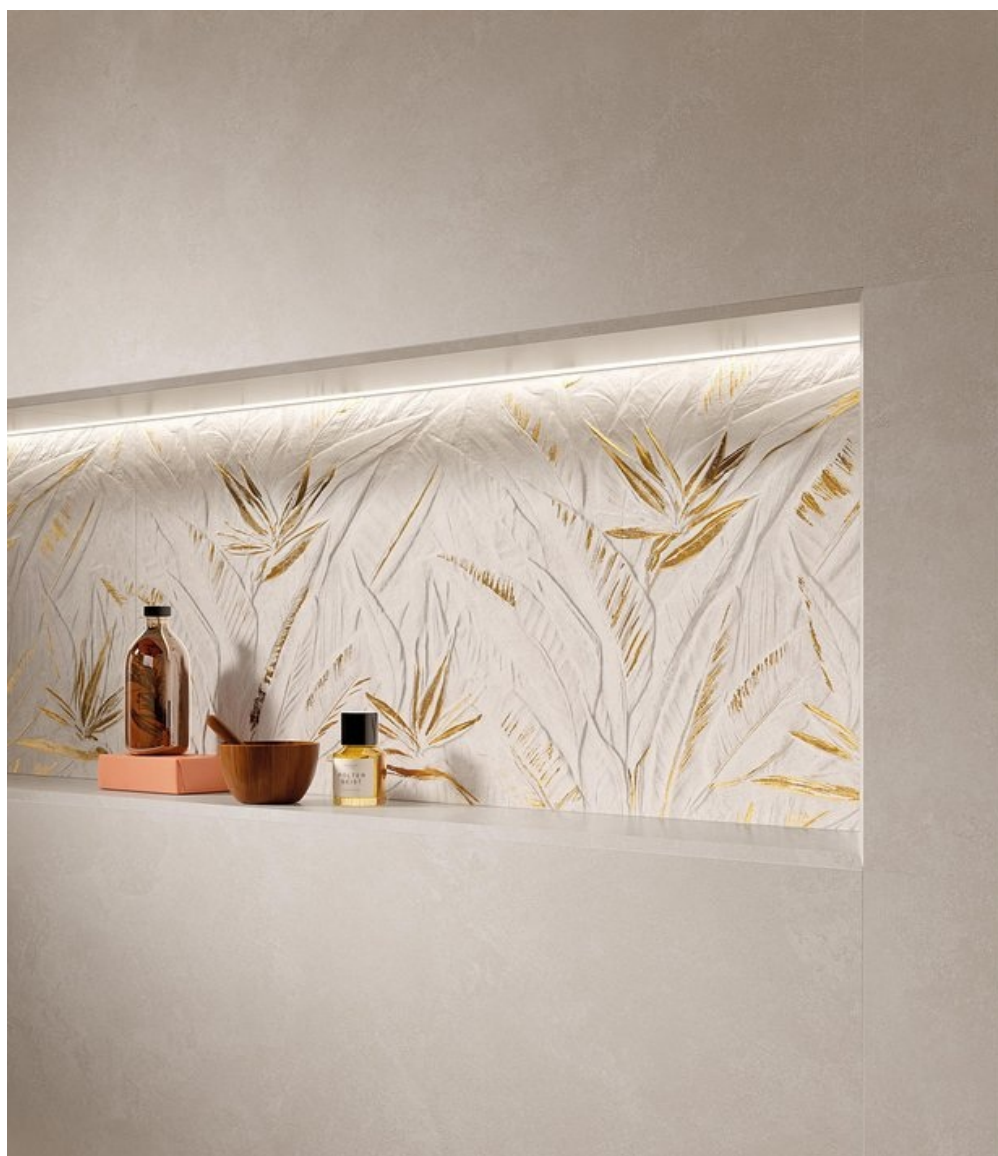

## СТЕНЫ

NOBU | WHITE MATT  
50X120

NOBU | LITIA WHITE MATT  
50X120

NOBU | LITIA GOLD INSERTO  
50X120

# Collection **NOBU**

ПОЛ

NOBU | WHITE MATT R9  
80X80